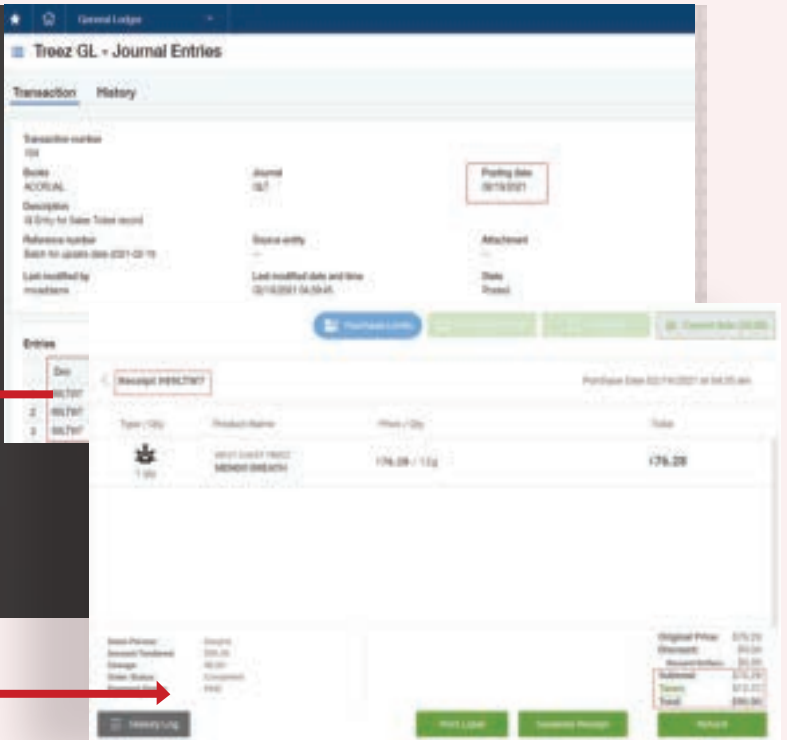

Data Accuracy and Reconciliation

Accurately record sales, returns, payments and refunds. This minimizes errors and assist reconciliation.