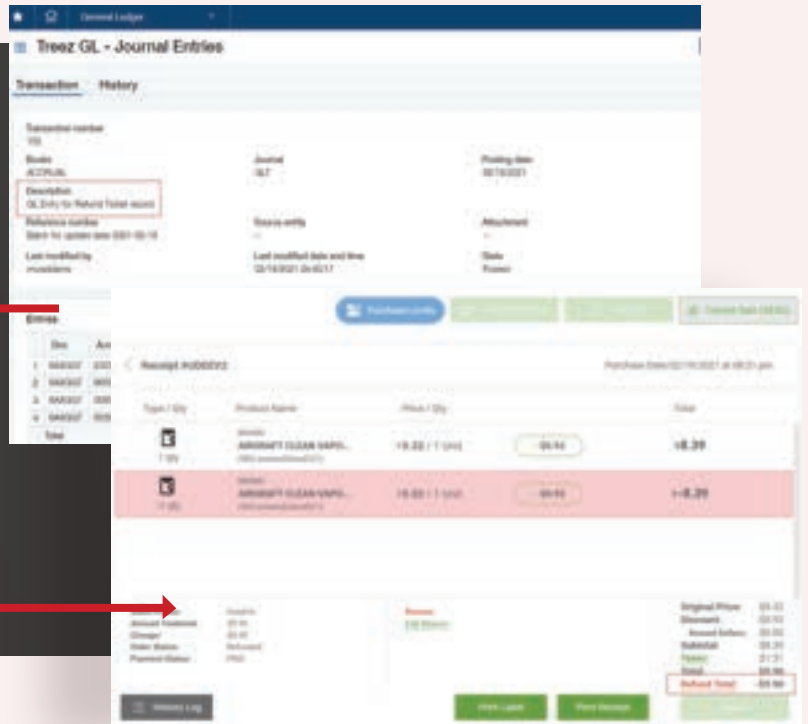

**GUMU™**

For

**Sage Intacct**

**TREEZ**

**Integration**

THE LEADER IN  
**CANNABIS SOFTWARE**

“

*Treez is fastest growing cannabis retail platform with best –in-class point of sale, integrated online payments. By integrating Treez to accounting and financial management software like Sage Intacct, retailers can meet their core financial requirements like quick reporting on financial and operational data. It assists dispensaries to automate the recording of accounting transaction into Sage Intacct.*

## Seamless Integration

Sage Intacct and Treez.io are seamlessly integrated using GUMU™ Cloud framework. The powerful combination provides real-time data processing with efficiency and accuracy.

Date	Description	Amount	Total
1/25	AMMART CLEAN WASH, (20) amount/line(20)	19.99 / 1.00	19.99
1/25	AMMART CLEAN WASH, (20) amount/line(20)	100.00 / 1.00	100.00

## Integrated General Ledger

Automate recording of revenue and payments entries into Sage Intacct. Entries are posted to desired GL accounts and dimensions.